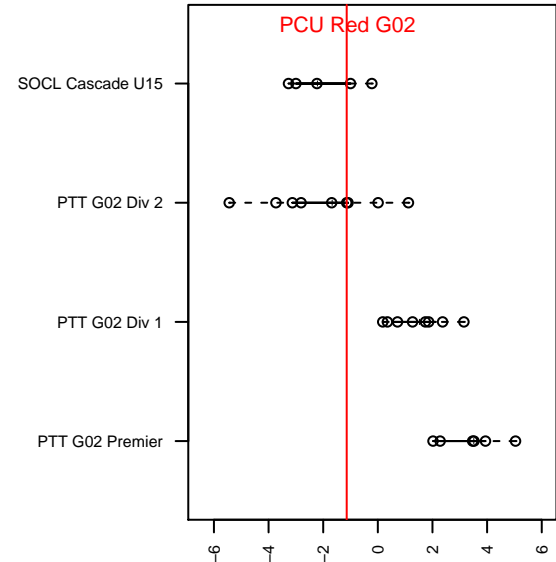

PCU Red G02

Portland City United SC
 Portland, OR
 G02 total strength=1083
 attack=2.92 defense=2.44
 fall league = PTT G02 Div 2
 spr league = Win OYS G02 Div 1 White

alt names used:
 PCU 02G Red
 PCU 02G Red
 PCU 02G Red
 PCU 02G Red

Venues played:
 2016 Clash At the Border Div 2 Gold/Silver U15
 2016 PCU Summer Classic U15-U16 Silver Bl
 2016 PTT G02 Division 2
 2016 Win OYS G02 Division 1 White
 2016 OYS Presidents Cup G02

PCU Red G02
 Dots are actual minus expected GF (blue circles) and GA (red triangles).
 Blue line is smoothed change in attack strength. Red is smoothed change in defense strength.

**attack and defense variance (black dot)
relative to other teams
and top 10 in region**

**attack and defense rating
relative to others at age
and all opponents in last 13 months**

Performance relative to 13 month average