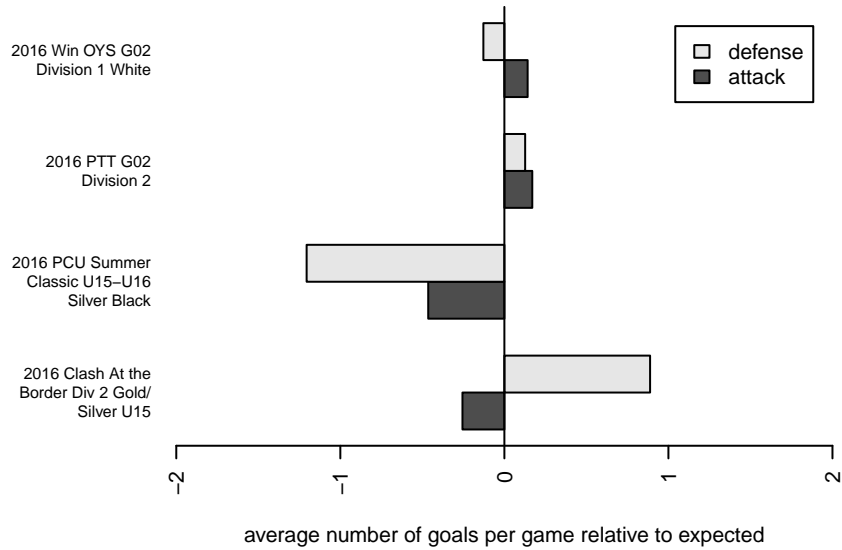

PCU Red G02

Portland City United SC
 Portland, OR
 G02 total strength=1083
 attack=2.92 defense=2.44
 fall league = PTT G02 Div 2
 spr league = Win OYS G02 Div 1 White

alt names used:
 PCU 02G Red
 PCU 02G Red
 PCU 02G Red
 PCU 02G Red

Venues played:
 2016 Clash At the Border Div 2 Gold/Silver U15
 2016 PCU Summer Classic U15-U16 Silver Bl
 2016 PTT G02 Division 2
 2016 Win OYS G02 Division 1 White
 2016 OYS Presidents Cup G02

PCU Red G02
 Dots are actual minus expected GF (blue circles) and GA (red triangles).
 Blue line is smoothed change in attack strength. Red is smoothed change in defense strength.

**attack and defense variance (black dot)
relative to other teams
and top 10 in region**

**attack and defense rating
relative to others at age
and all opponents in last 13 months**

Performance relative to 13 month average