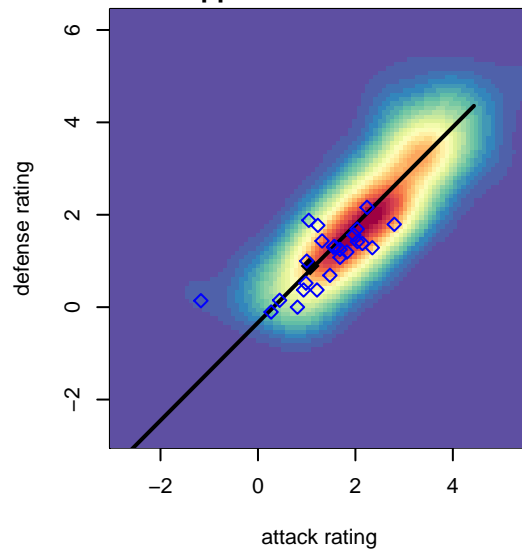

PCU Red G02

Portland City United SC
 Portland, OR
 G02 total strength=1083
 attack=2.92 defense=2.44
 fall league = PTT G02 Div 2
 spr league = Win OYS G02 Div 1 White

alt names used:
 PCU 02G Red
 PCU 02G Red
 PCU 02G Red
 PCU 02G Red

Venues played:
 2016 Clash At the Border Div 2 Gold/Silver U15
 2016 PCU Summer Classic U15-U16 Silver Bl
 2016 PTT G02 Division 2
 2016 Win OYS G02 Division 1 White
 2016 OYS Presidents Cup G02

PCU Red G02
 Dots are actual minus expected GF (blue circles) and GA (red triangles).
 Blue line is smoothed change in attack strength. Red is smoothed change in defense strength.

**attack and defense variance (black dot)
relative to other teams
and top 10 in region**

**attack and defense rating
relative to others at age
and all opponents in last 13 months**

Performance relative to 13 month average